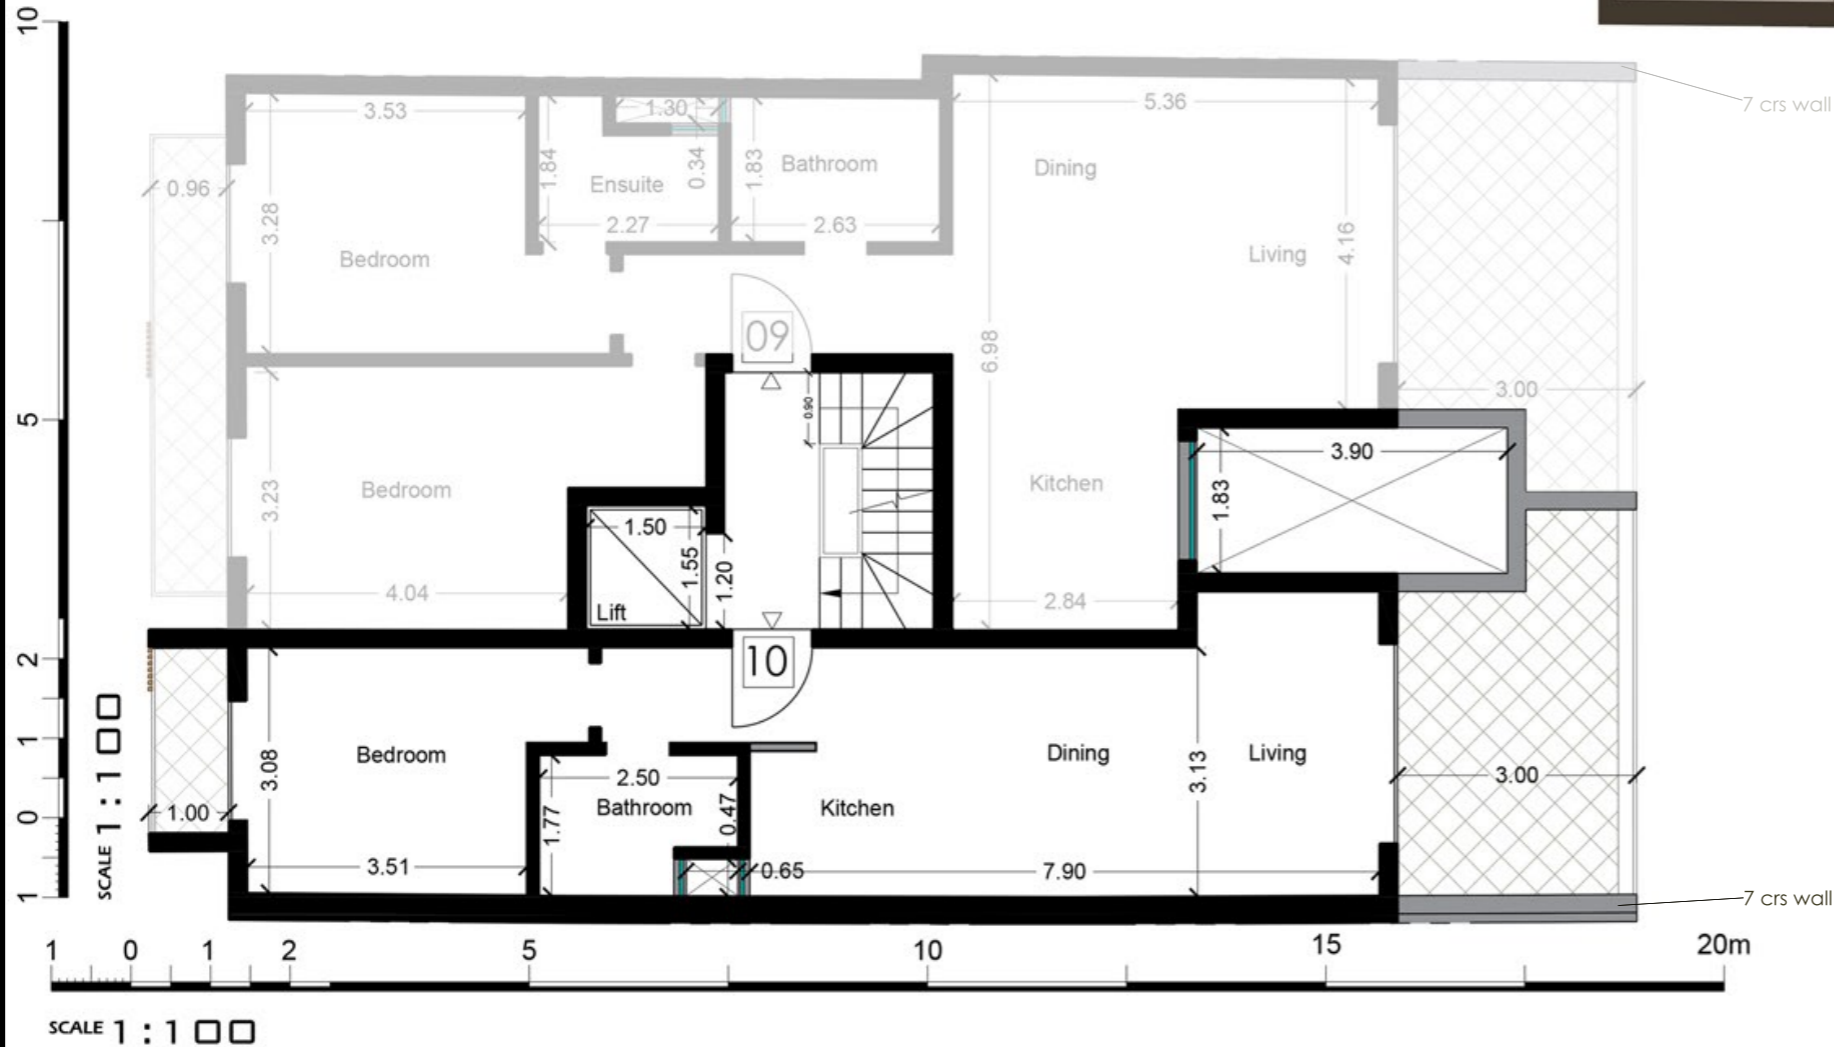

Northern Heights

Mellieha

Apartment 10
Fifth Floor (Level 5)

Artistic Impression Only
Beams may protrude with
minimum headroom of 2.1m

Internal : 54.5 m² External : 17.4 m²
Total Area : 71.9 m² circa